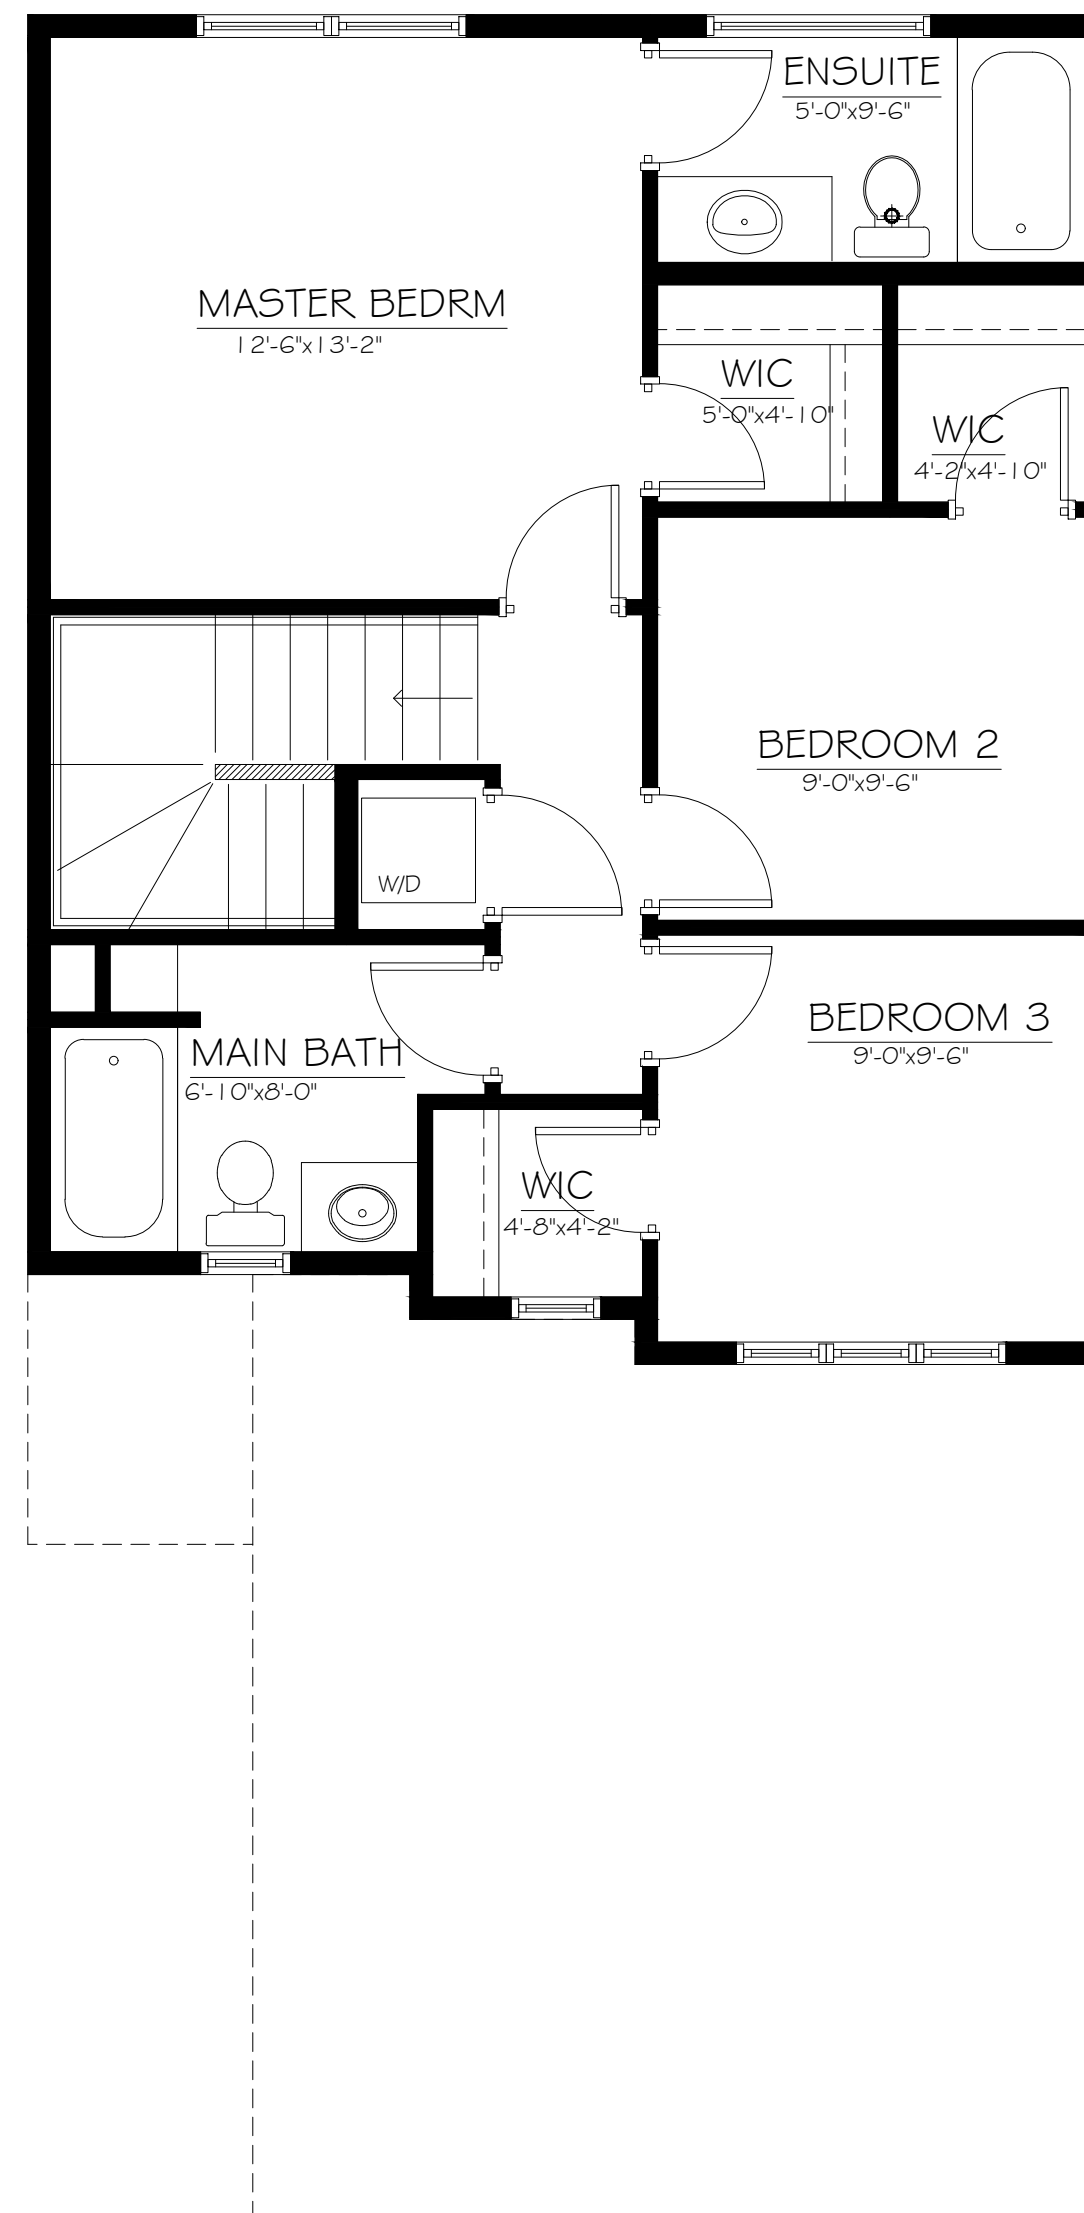

# CHLOE

1370 SQ FT

MAIN FLOOR  
672 SQ FT

SECOND FLOOR  
698 SQ FT