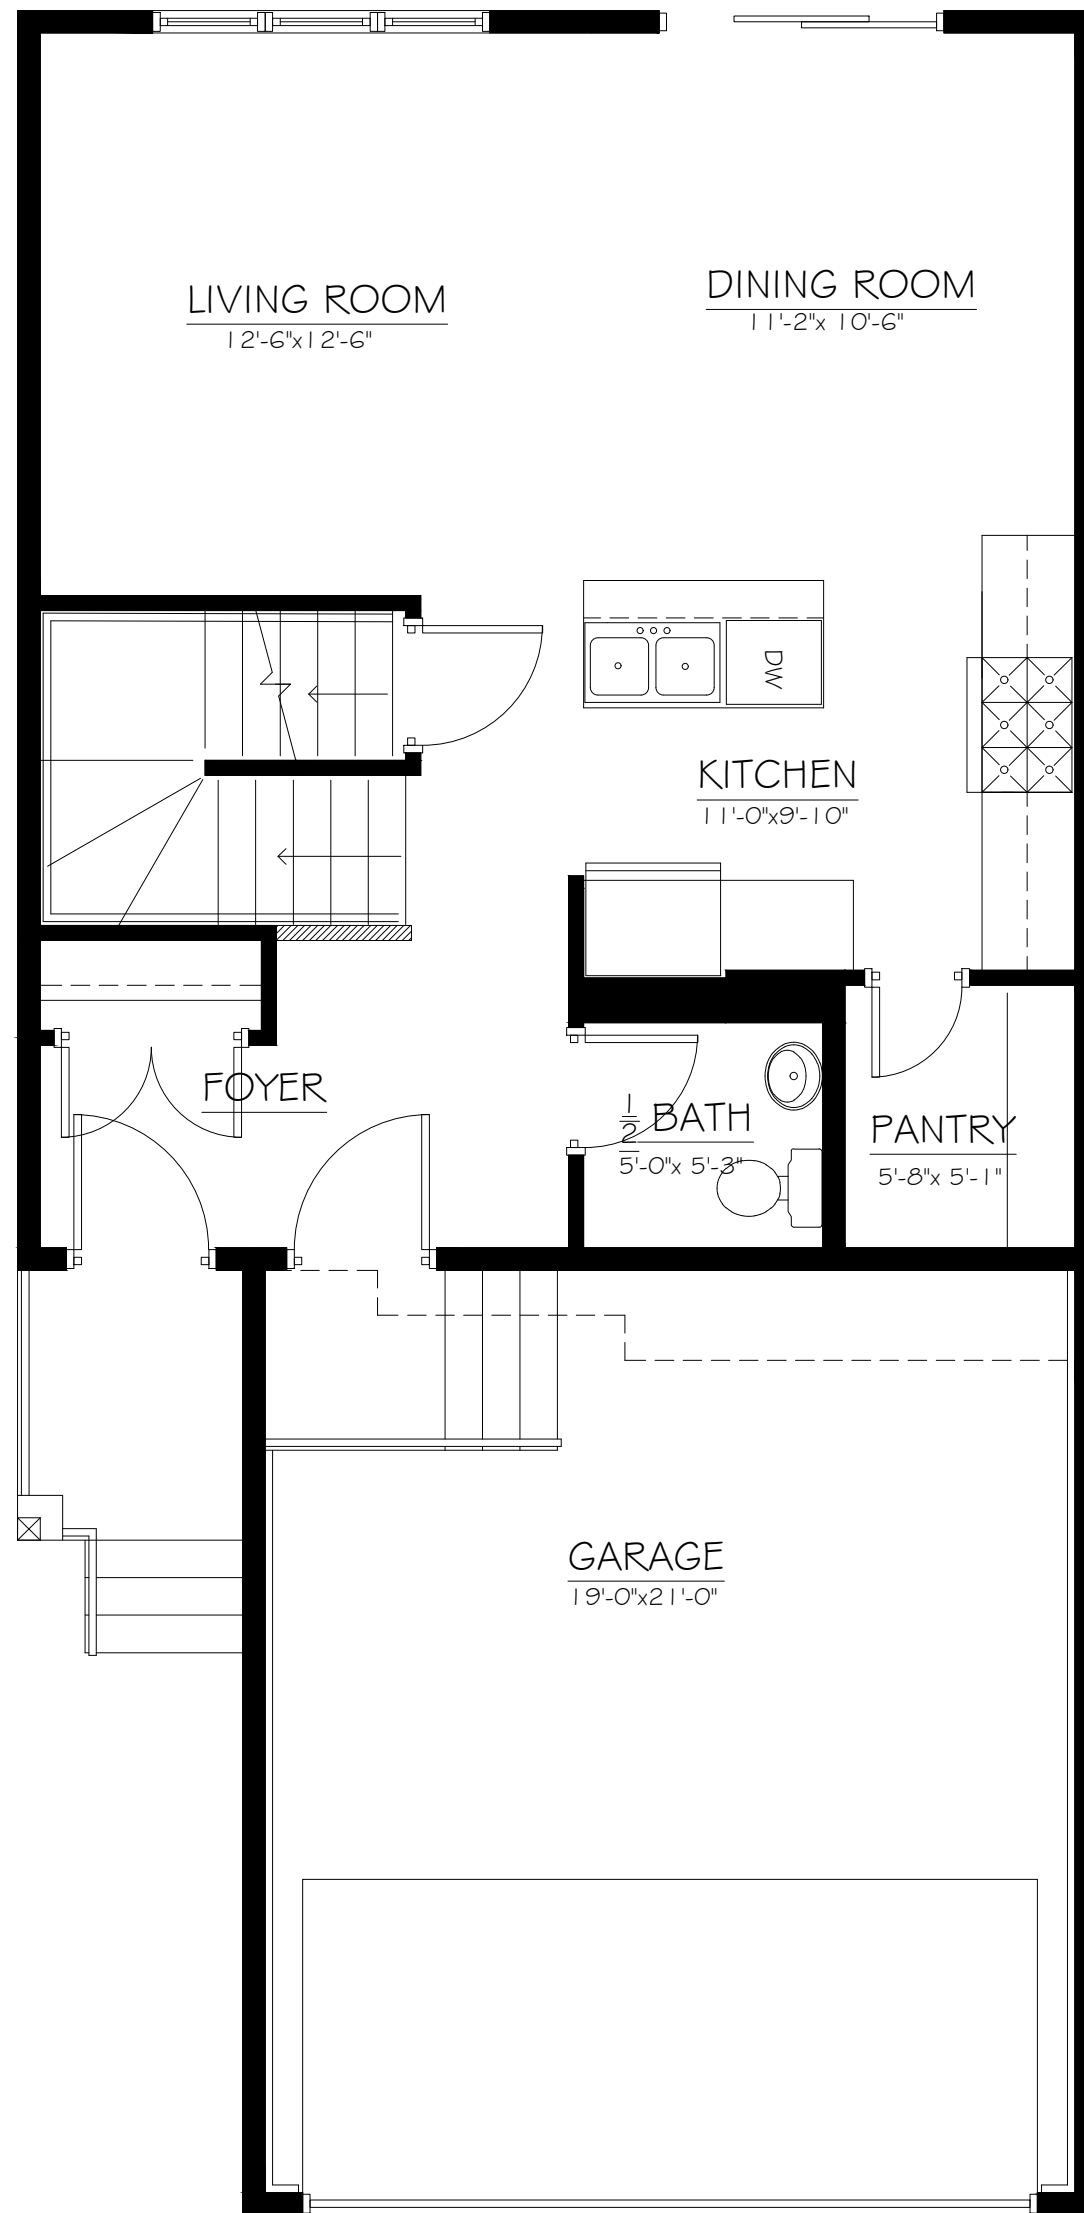

# CHLOE

1370 SQ FT

MAIN FLOOR  
672 SQ FT

SECOND FLOOR  
698 SQ FT