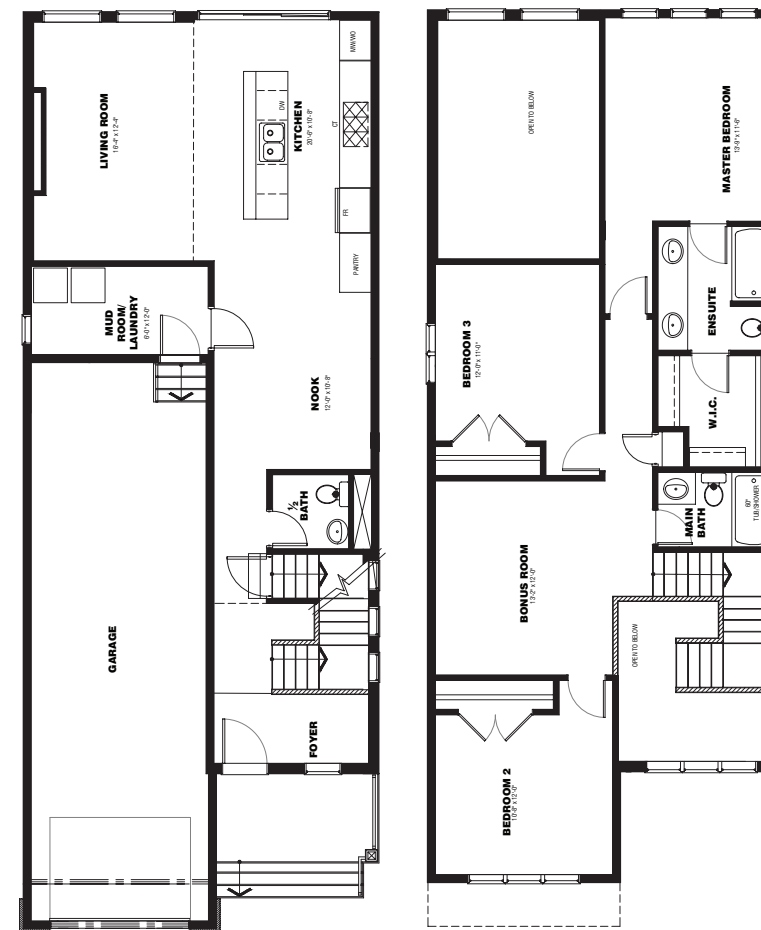

THE GRAYSON

SINGLE FAMILY
2 STOREY · 2,238ft²

This plan is the property of Glenrose Master Builder. All rights reserved, including the right of reproduction in whole or in part. Dimensions shown are approximate and are subject to change. Please consult your Glenrose Sales Consultant.