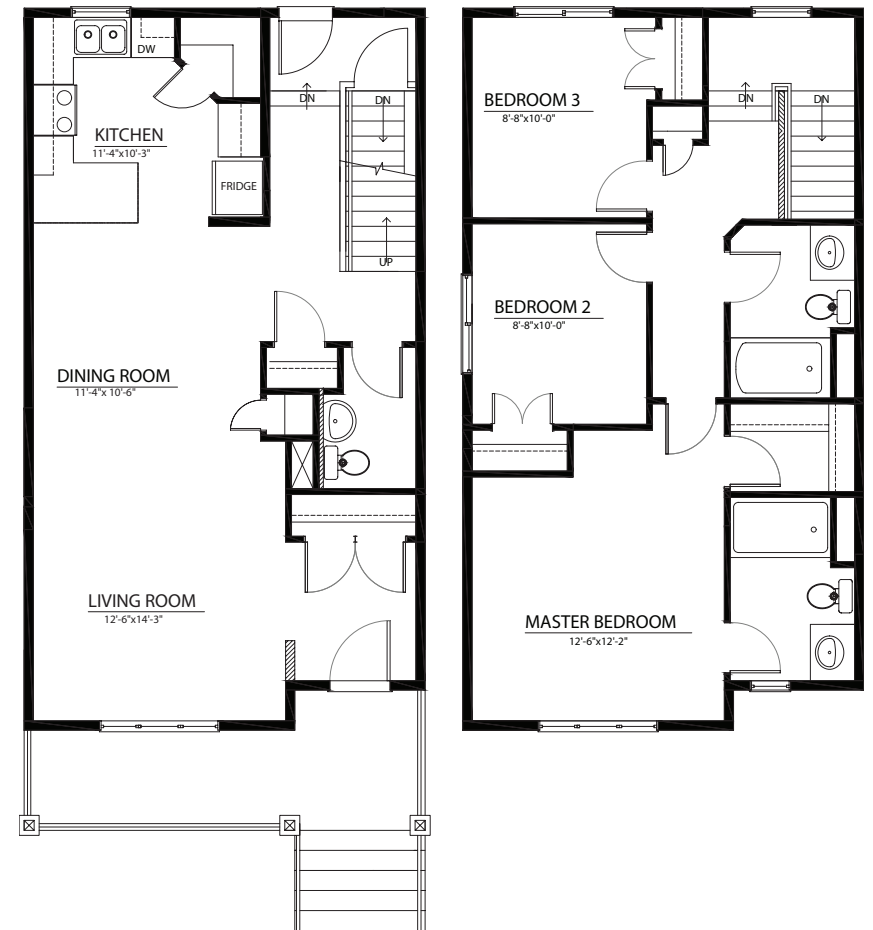

THE HENRY

SINGLE FAMILY
2 STOREY · 1,414ft²

This plan is the property of Glenrose Master Builder. All rights reserved, including the right of reproduction in whole or in part. Dimensions shown are approximate and are subject to change. Please consult your Glenrose Sales Consultant.