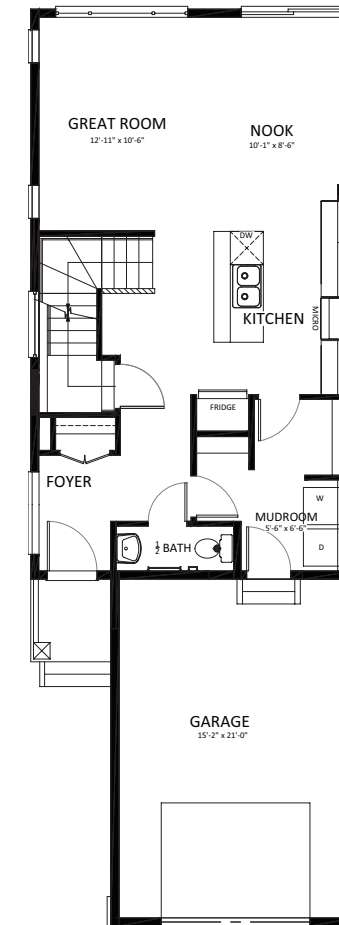

# THE HOWARD

DUPLEX  
2 STOREY · 1,412ft<sup>2</sup>

This plan is the property of Glenrose Master Builder. All rights reserved, including the right of reproduction in whole or in part. Dimensions shown are approximate and are subject to change. Please consult your Glenrose Sales Consultant.