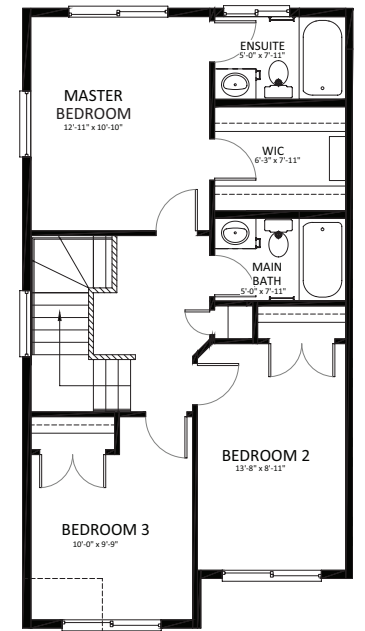

# THE HOWARD

DUPLEX  
2 STOREY · 1,412ft<sup>2</sup>

This plan is the property of Glenrose Master Builder. All rights reserved, including the right of reproduction in whole or in part. Dimensions shown are approximate and are subject to change. Please consult your Glenrose Sales Consultant.