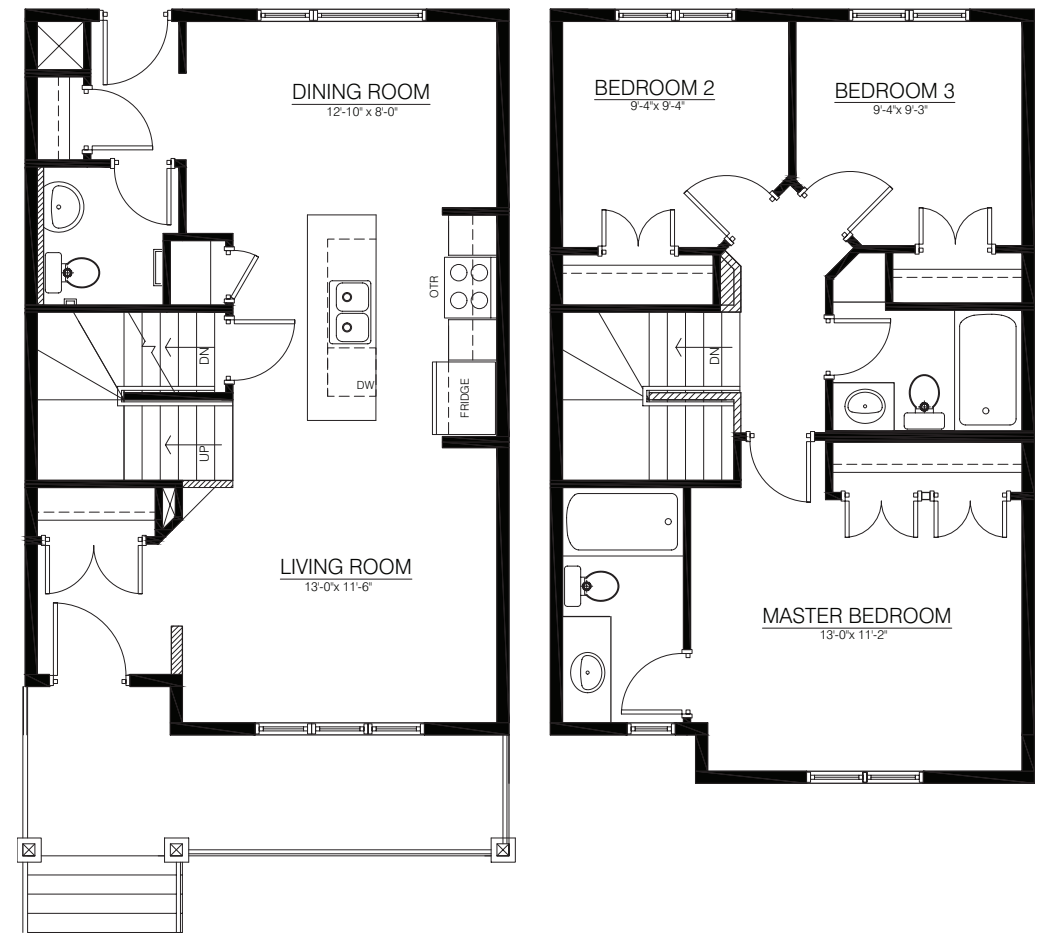

# THE LUCAS

SINGLE FAMILY  
2 STOREY · 1,216ft<sup>2</sup>

This plan is the property of Glenrose Master Builder. All rights reserved, including the right of reproduction in whole or in part. Dimensions shown are approximate and are subject to change. Please consult your Glenrose Sales Consultant.